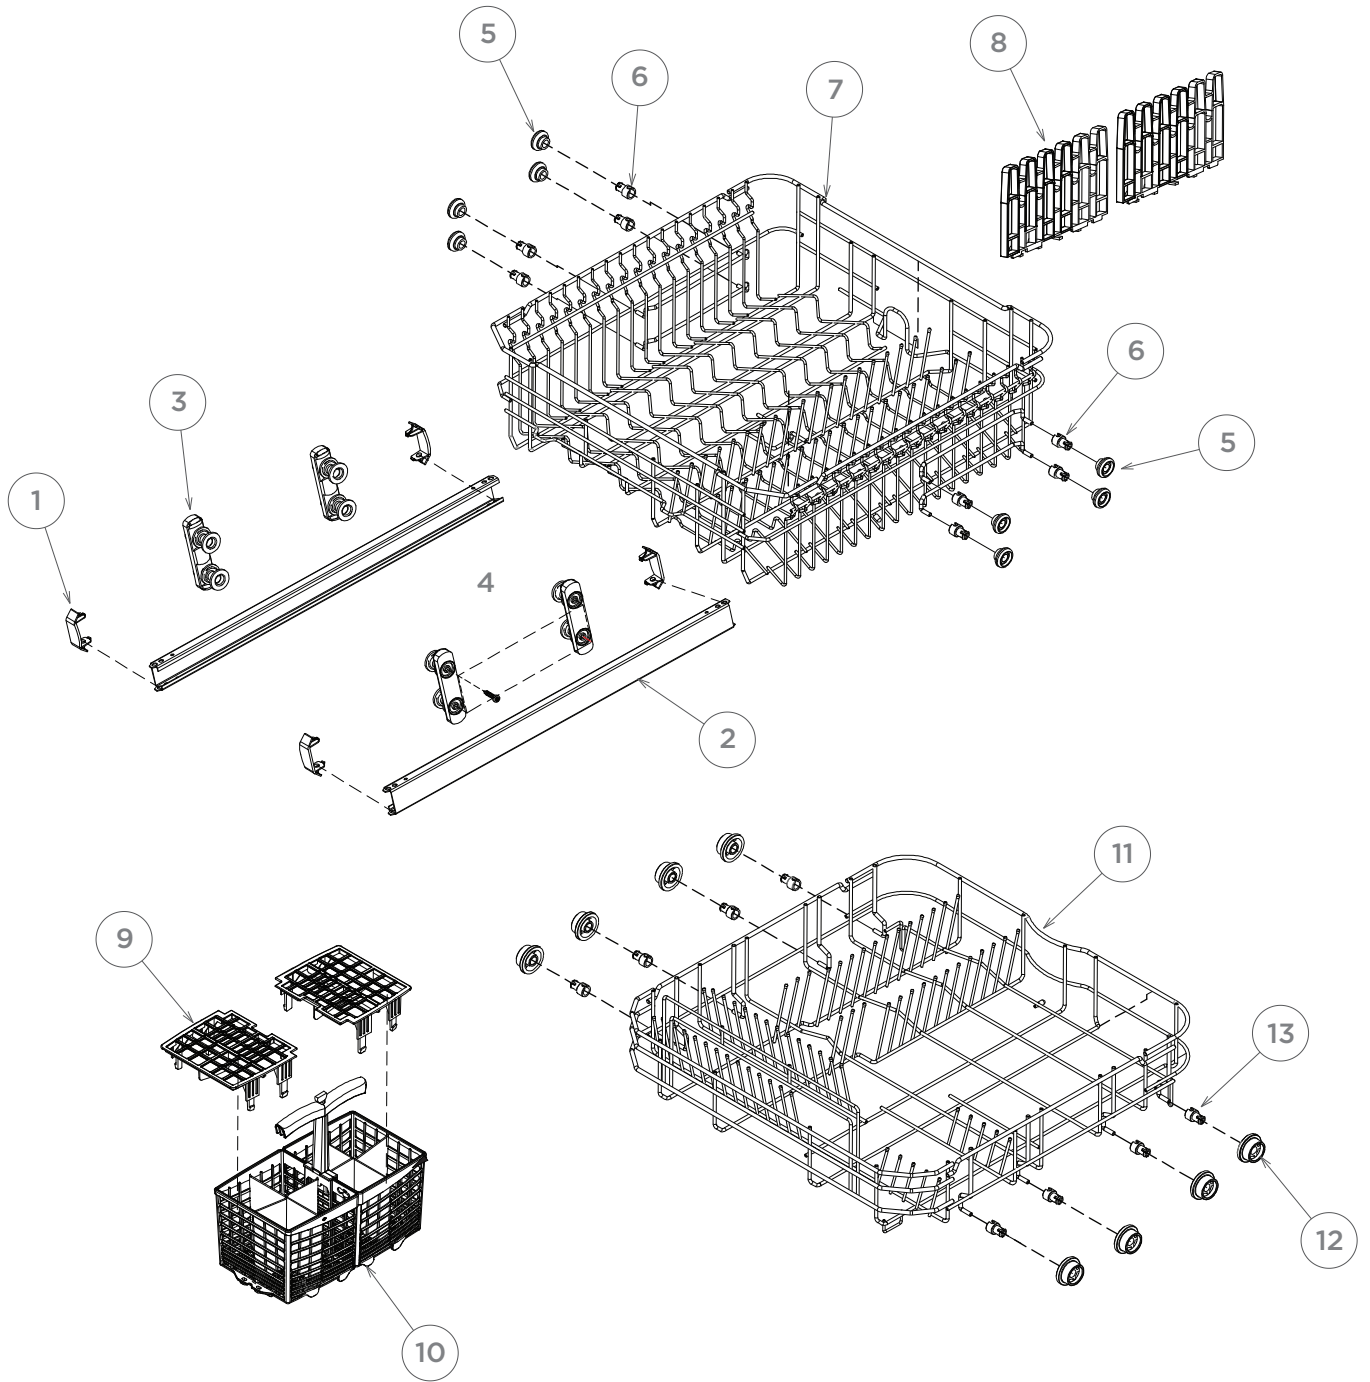

PARTS MANUAL

Dishwasher

HDW13V1S1 HA AA

Product Code
61598-A

AA

Haier

CHASSIS & TUB COMPONENTS

BASKET COMPONENTS

SPRAY ARM COMPONENTS

SPRAY ARM COMPONENTS

BASE & FLOOD COMPONENTS

DOOR COMPONENTS