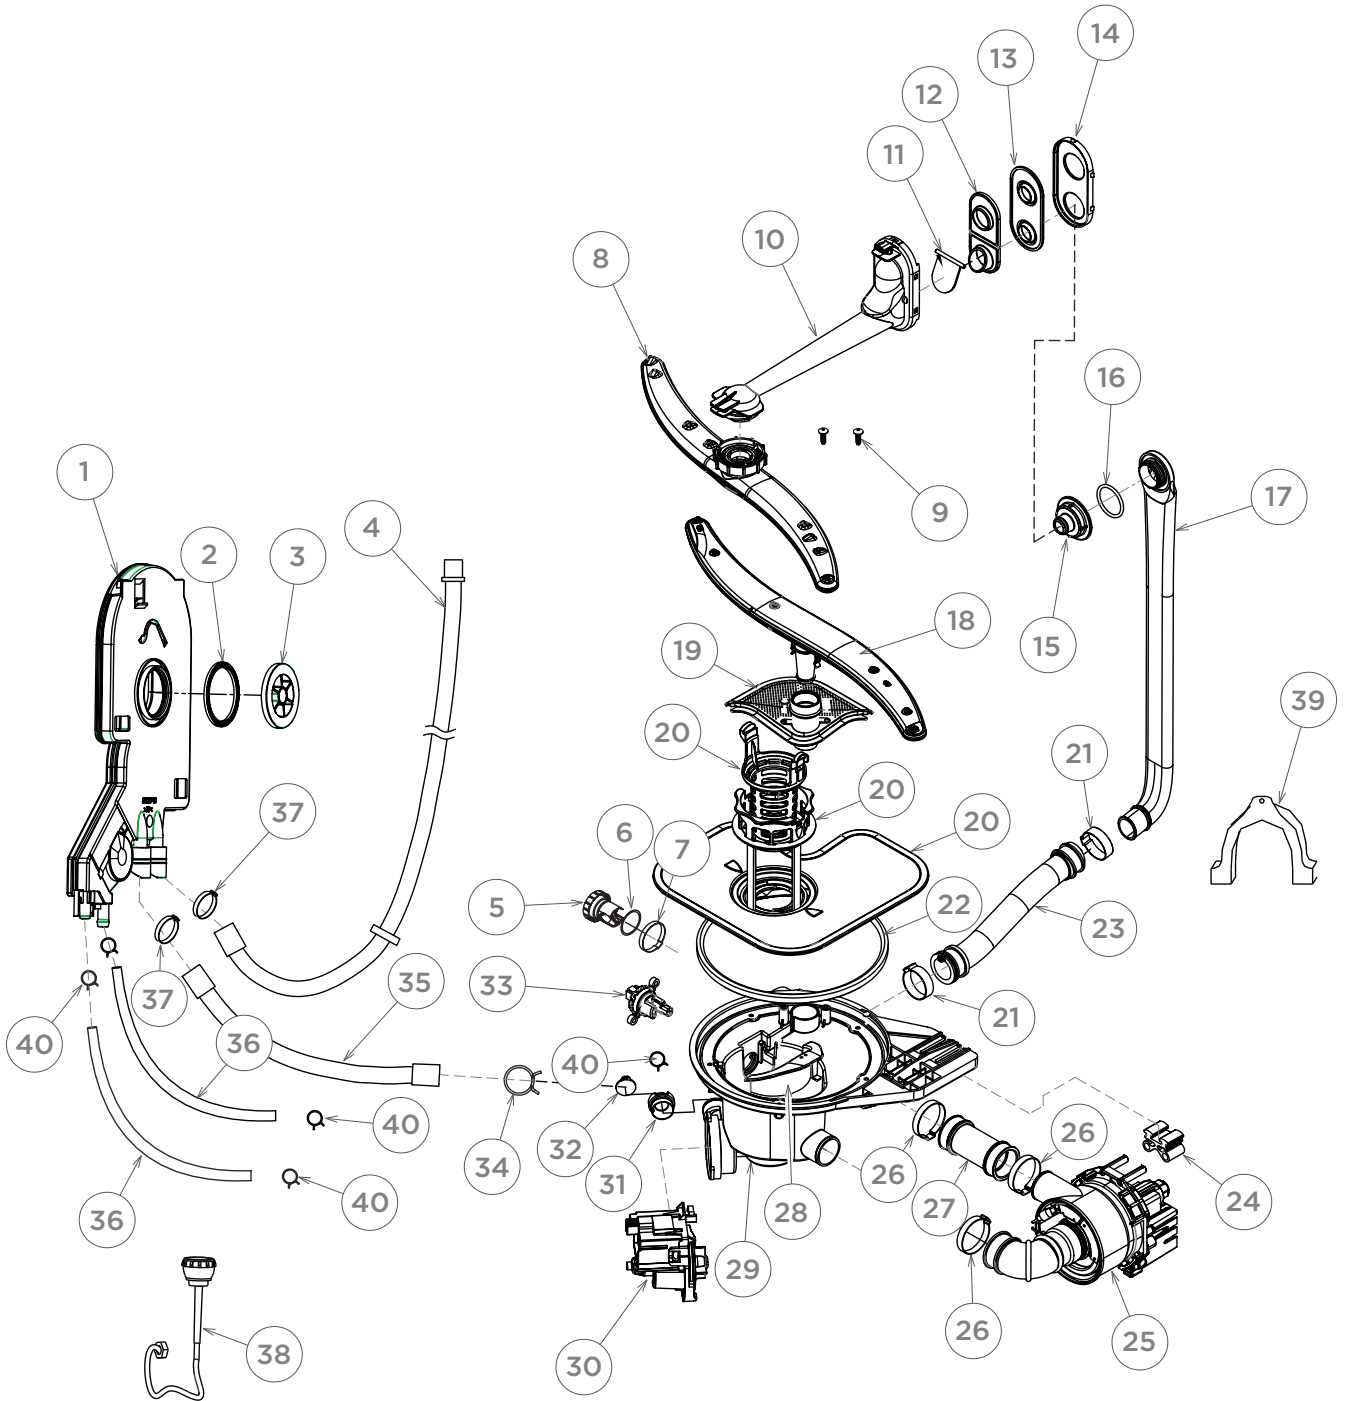

PARTS MANUAL

Dishwasher

HDW13V1S1 HA AA

Product Code
61598-A

AA

Haier

CHASSIS & TUB COMPONENTS

BASKET COMPONENTS

SPRAY ARM COMPONENTS

SPRAY ARM COMPONENTS

BASE & FLOOD COMPONENTS

DOOR COMPONENTS