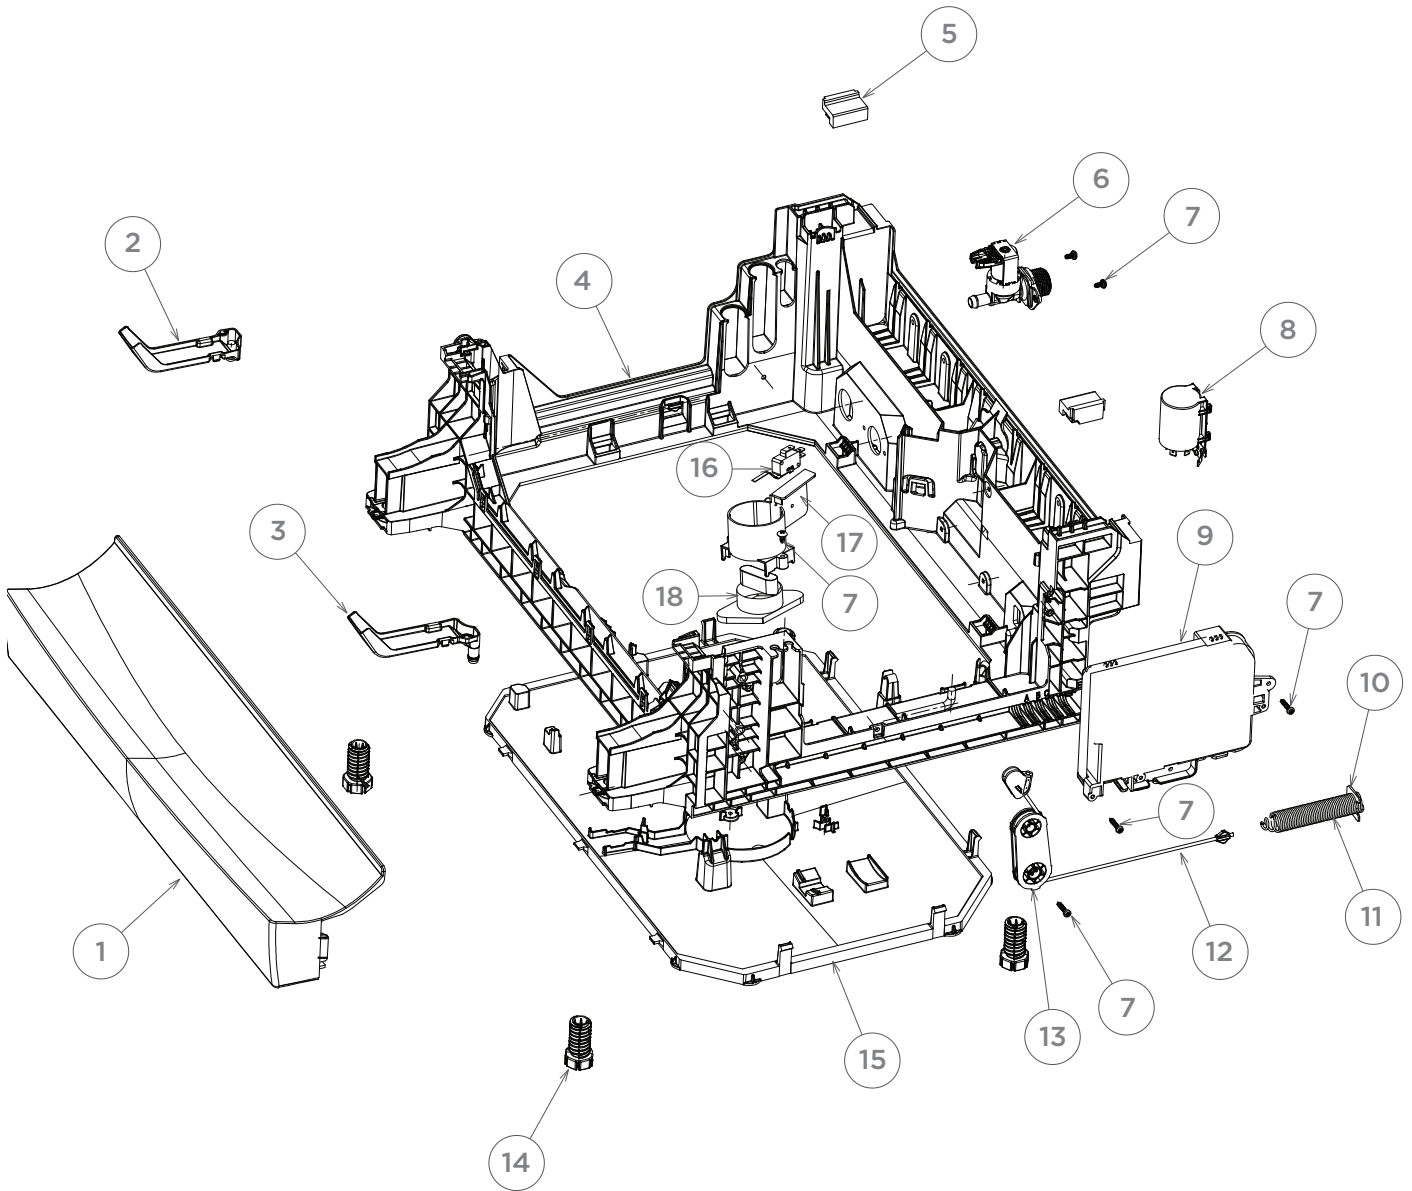

PARTS MANUAL

Dishwasher

HDW13V1S1 HA AA

Product Code
61598-A

AA

Haier

CHASSIS & TUB COMPONENTS

BASKET COMPONENTS

SPRAY ARM COMPONENTS

SPRAY ARM COMPONENTS

BASE & FLOOD COMPONENTS

DOOR COMPONENTS