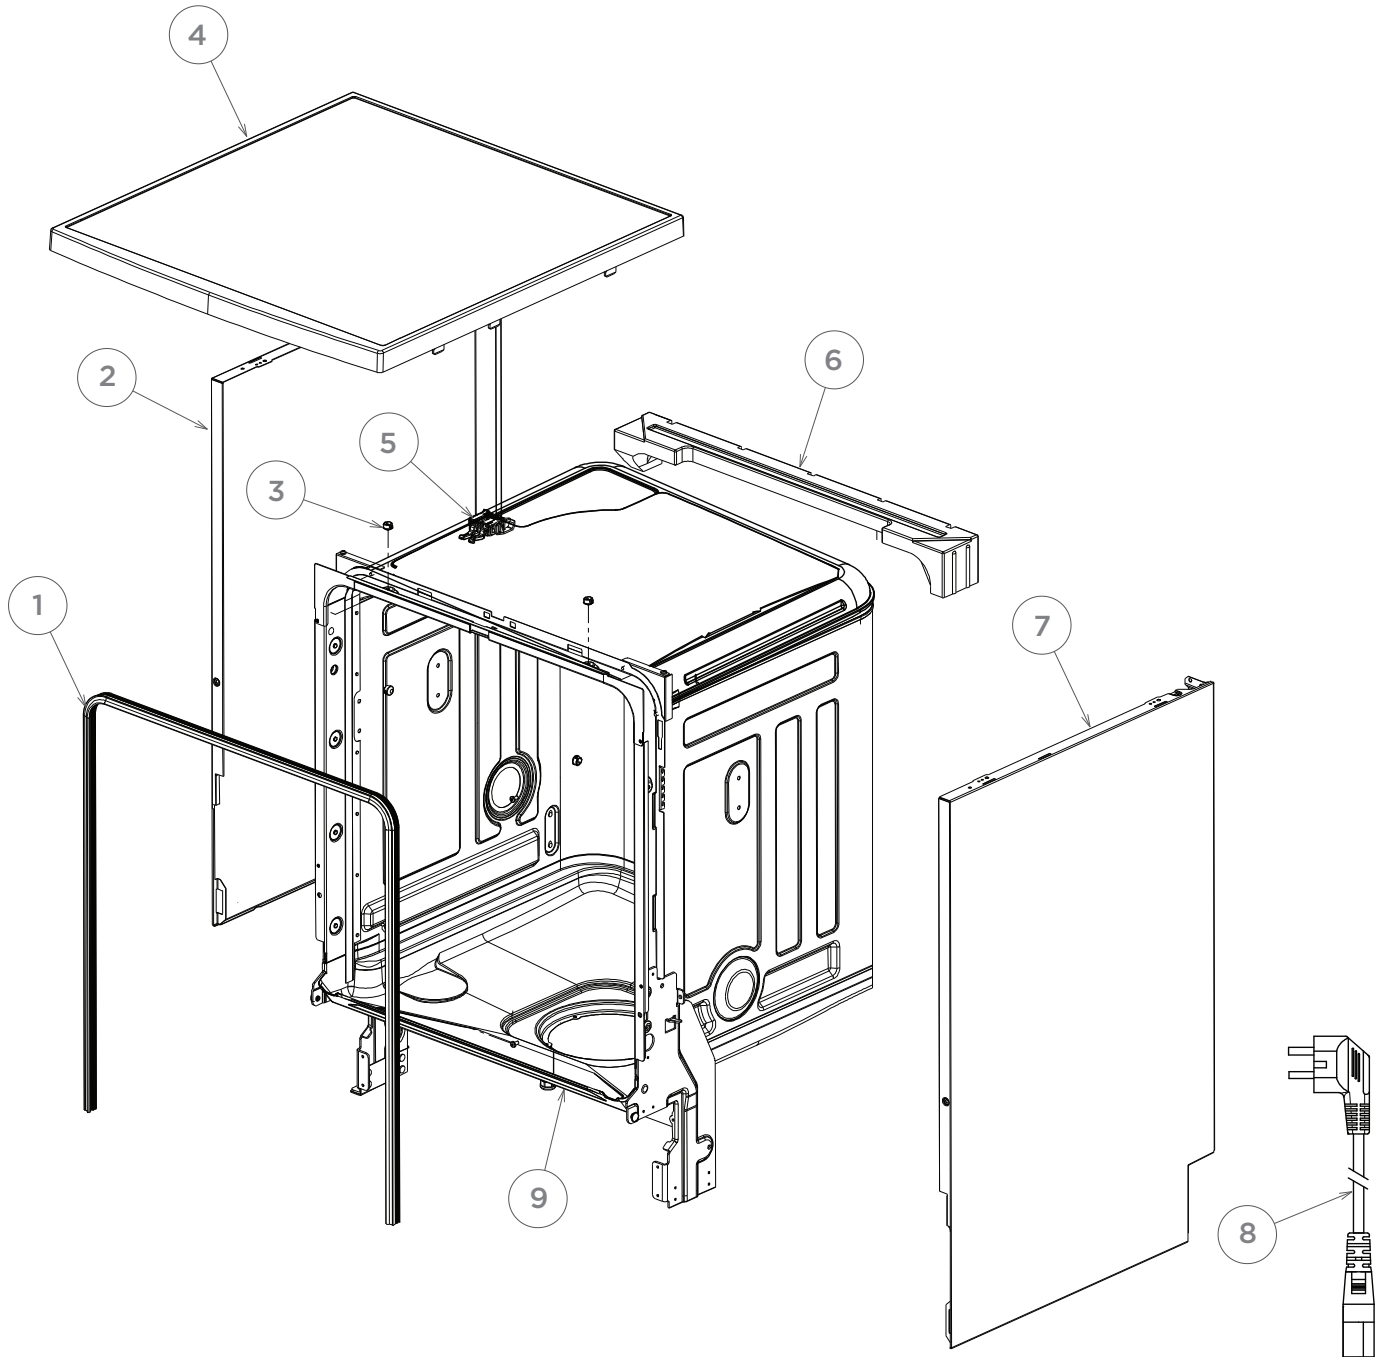

PARTS MANUAL

Dishwasher

HDW13V1S1 HA AA

Product Code
61598-A

AA

Haier

CHASSIS & TUB COMPONENTS

BASKET COMPONENTS

SPRAY ARM COMPONENTS

SPRAY ARM COMPONENTS

BASE & FLOOD COMPONENTS

DOOR COMPONENTS