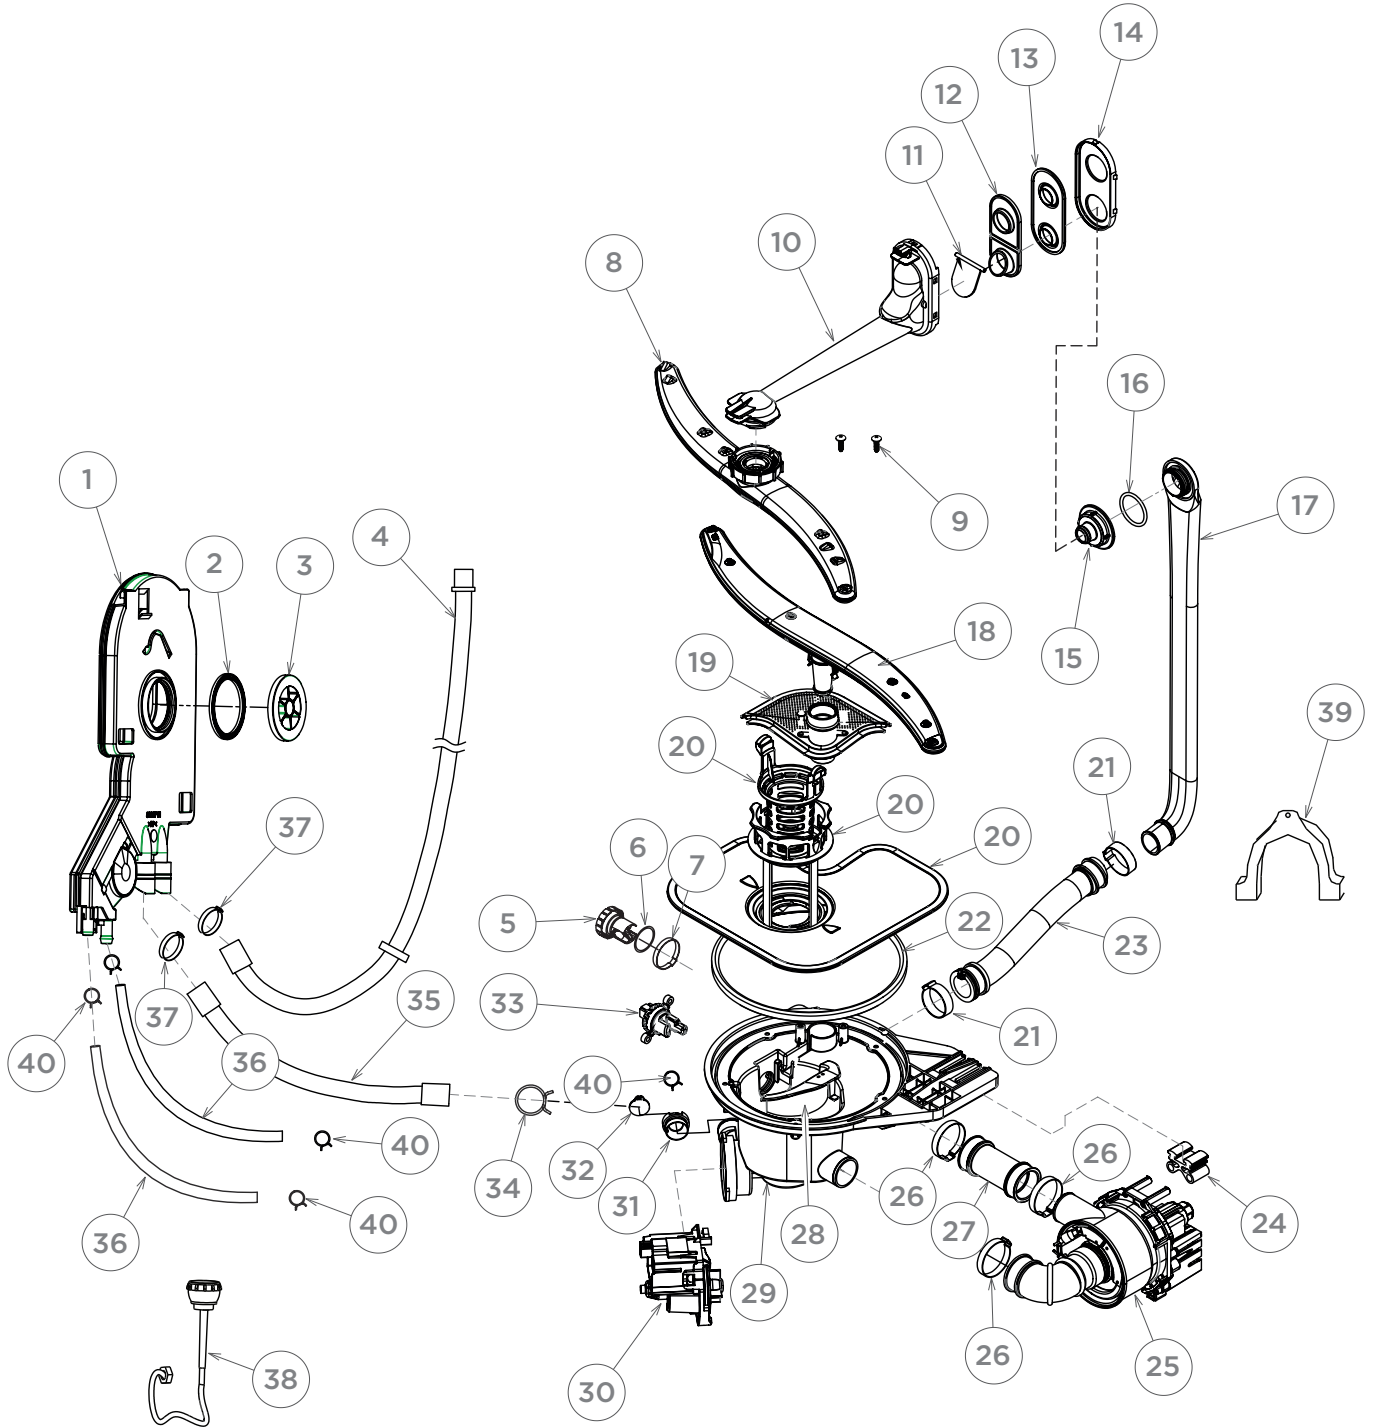

PARTS MANUAL

Dishwasher

HDW13V1S1 HA AA

Product Code
61598-A

AA

Haier

CHASSIS & TUB COMPONENTS

BASKET COMPONENTS

SPRAY ARM COMPONENTS

SPRAY ARM COMPONENTS

BASE & FLOOD COMPONENTS

DOOR COMPONENTS